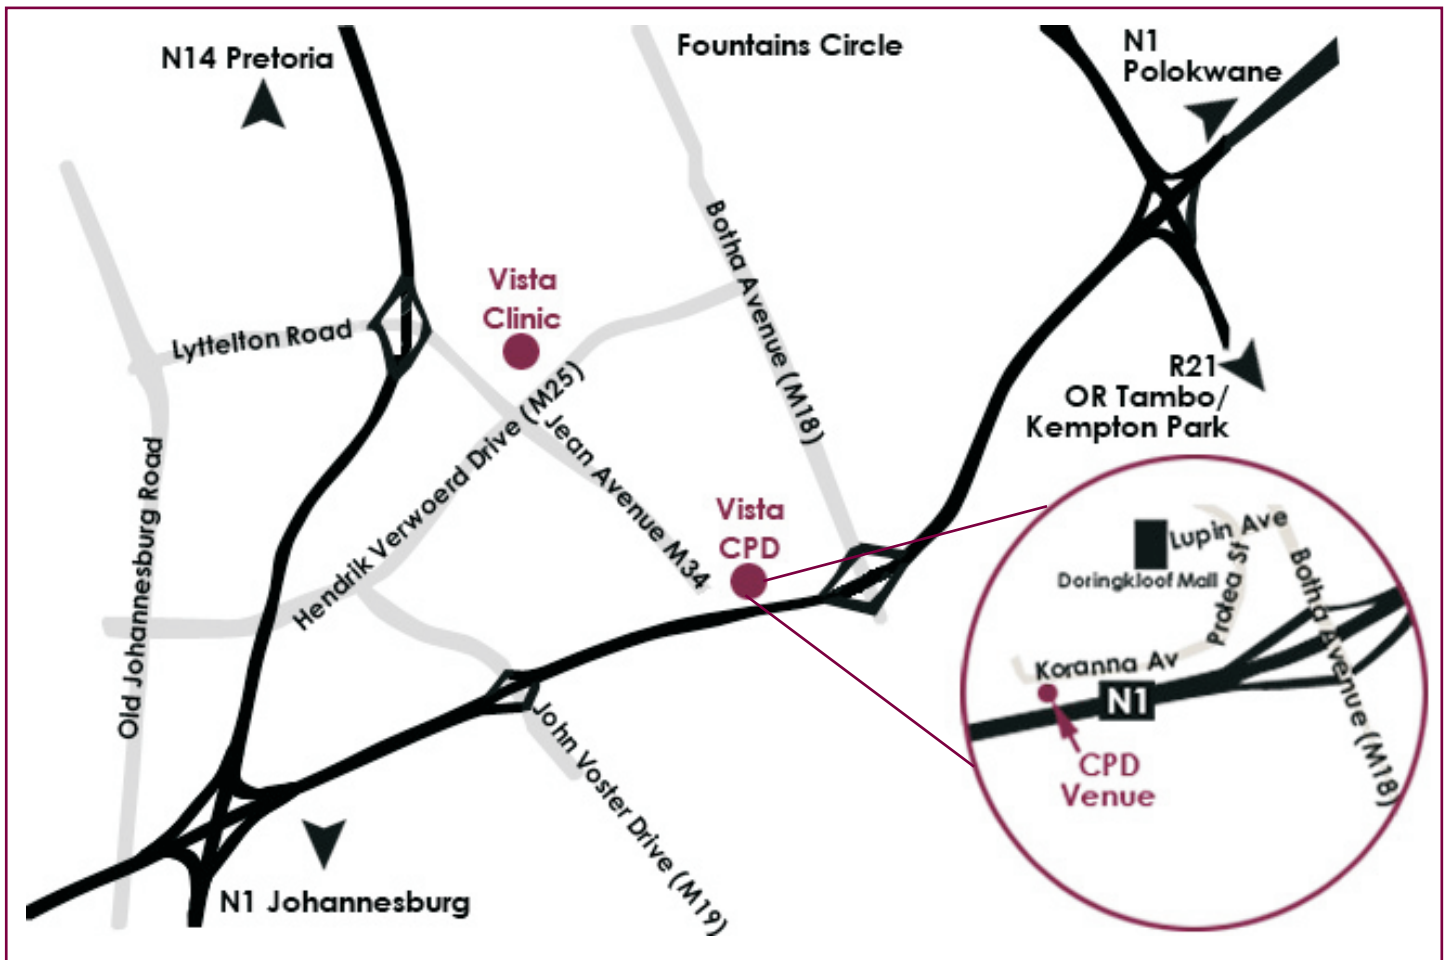

Vista Clinic CPD Programme is at  
Filadelfia SDA Church, 98 Koranna Avenue  
Doringkloof, Centurion  
GPS Coordinates S25°51'59 E28°12'77

#### From Pretoria City Centre

- Drive towards Fountains Circle (M5)/(M18) towards Johannesburg
- Continue past Fountains and Groenkloof National Park on Christina de Wit (M18) [do not turn Right to JHB]
- This becomes Botha Avenue (M18)
- Continue through Kloofsig past numerous roads such as Trichardt Road and Station Road towards N1 Highway
- At Lupin Avenue, just before the Highway turn right towards Doringkloof Mall
- Enter roundabout traffic circle
- Take the 1st left into Protea Street
- Turn left into Koranna Avenue towards the Filadelfia SDA church

#### From R21 [OR Tambo/Kempton Park] or N1 [Pretoria East / Polokwane]

- Take the Danie Joubert Freeway (N1) and drive southwest towards Johannesburg
- Take Exit 130 CENTURION to the left to M18 Botha Avenue
- Turn right into Botha Avenue (M18)
- At Lupin Avenue, just before the Highway turn right towards Doringkloof Mall
- Enter roundabout traffic circle
- Take the 1st left into Protea Street
- Turn left into Koranna Avenue towards the Filadelfia SDA church

#### From Johannesburg

- Take the N1 North towards Pretoria
- Take Exit 124 to the left onto (N1) Danie Joubert Highway towards Pretoria (East)/Polokwane
- Take Exit 130 CENTURION to the left onto M18 Botha Avenue
- Turn left into Botha Avenue (M18)
- Turn left into Lupin Avenue towards Doringkloof Mall
- Enter roundabout traffic circle
- Take the 1st left into Protea Street
- Turn left into Koranna Avenue towards the Filadelfia SDA church